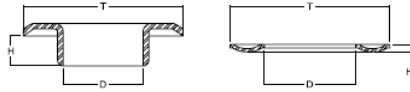

OCCHIELLI CONICI – CONE EYELETS – OEILLETS CONIQUES